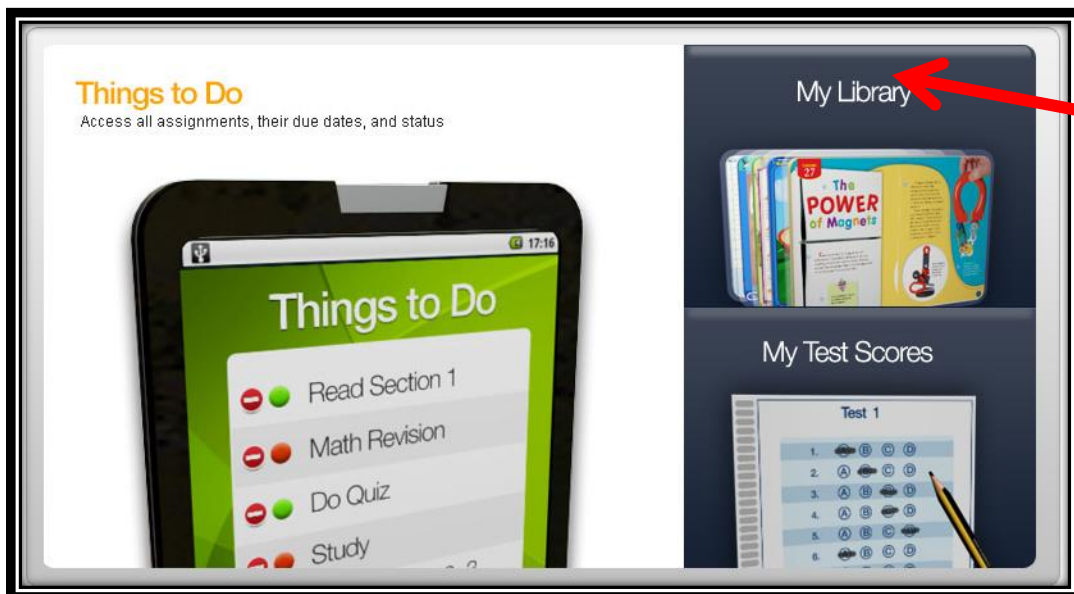

2) Usernames and Passwords

	Username	Password
2nd Grade	Parent2	wssdmath

3) Resources

*First screen gives you the above options. Only “My Library” will have anything to access.